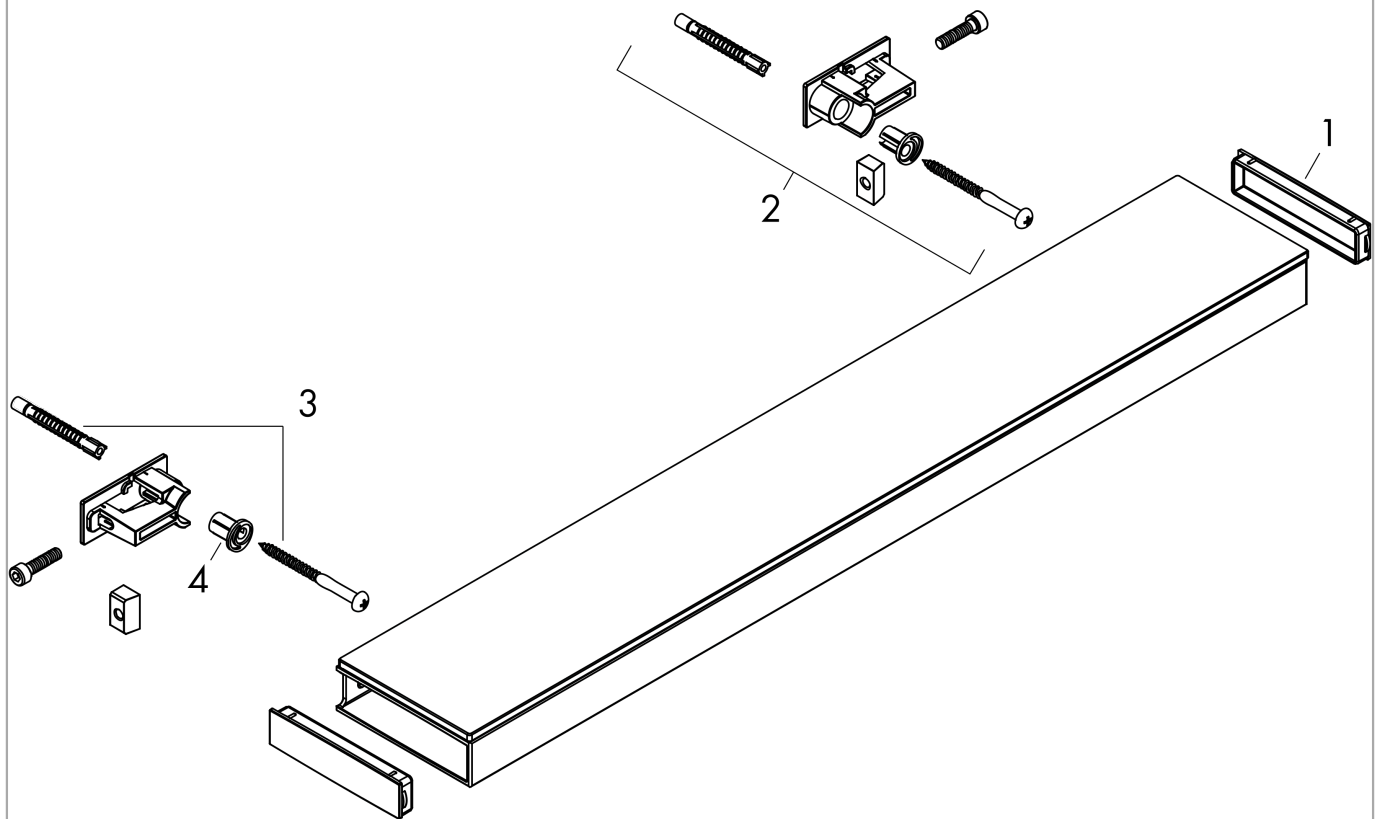

**Rainfinity
Shelf 500**

Surfaces: **Chrome** Article Number: **26844000**

Description

product features

- wall-mounted
- material frame: solid brass
- material shelf: safety glass
- length: 500 mm
- with mounting material
- concealed fastening
- drilling distance: 400 mm
- diameter drill hole: 6 mm
- surface of the shelf at colour variant -000 = mirror glass, at colour variant -700 = graphite colour, satined

Design awards

reddot award 2019
best of the best

Product image

Scale drawing

**Rainfinity
Shelf 500**

Surfaces: **Chrome** Article Number: **26844000**

Exploded Drawing

Year of production: >07/19

**Rainfinity
Shelf 500**

Surfaces: **Chrome** Article Number: **26844000**

Spare part list

Year of production: >07/19

Pos.	Description	Article Number	Price	PU
1	cover	93516000	-	1
2	support cpl.	93515000	-	1
3	mounting set	96179000	-	1
4	excentric socket	97604000	-	1