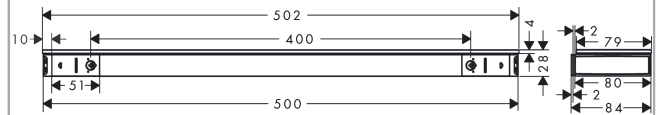

**Rainfinity
Shelf 500**

Surfaces: **Chrome** Article Number: **26844000**

Description

product features

- wall-mounted
- material frame: solid brass
- material shelf: safety glass
- length: 500 mm
- with mounting material
- concealed fastening
- drilling distance: 400 mm
- diameter drill hole: 6 mm
- surface of the shelf at colour variant -000 = mirror glass, at colour variant -700 = graphite colour, satined

Design awards

reddot award 2019
best of the best

Product image

Scale drawing

**Rainfinity
Shelf 500**

Surfaces: **Chrome** Article Number: **26844000**

Exploded Drawing

Year of production: >07/19

**Rainfinity
Shelf 500**

Surfaces: **Chrome** Article Number: **26844000**

Spare part list

Year of production: >07/19

Pos.	Description	Article Number	Price	PU
1	cover	93516000	-	1
2	support cpl.	93515000	-	1
3	mounting set	96179000	-	1
4	excentric socket	97604000	-	1